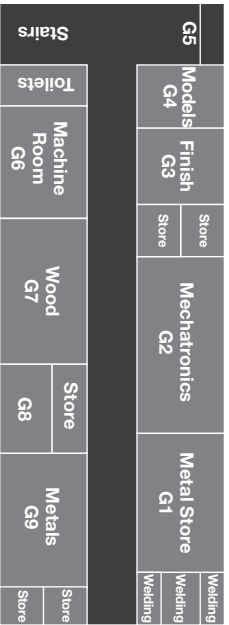

# GROUND FLOOR (LOWER)

## Beasley Building

## Tyler McCusker Sports Centre

NOT TO SCALE

## Gardham Building Upper Design & Technology