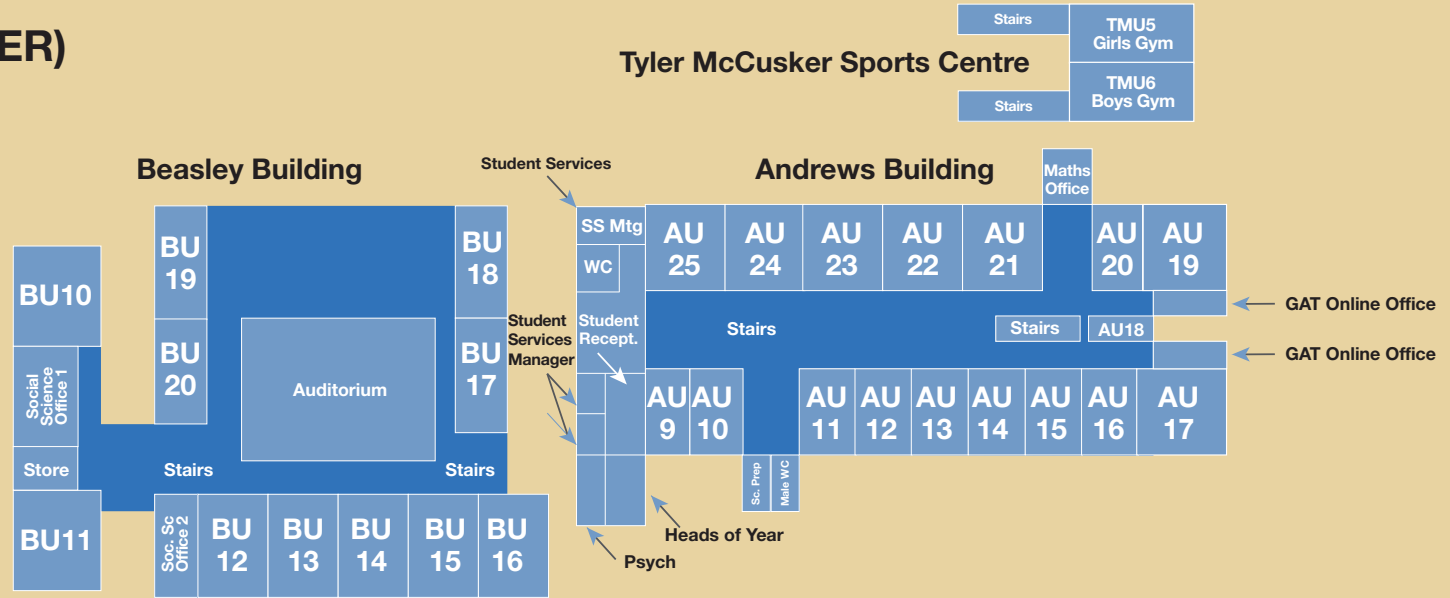

# SCHOOL MAP

West Leederville Station ← **FREMANTLE RAILWAY LINE** → City West Station

# FIRST FLOOR (UPPER)

NOT TO SCALE

# GROUND FLOOR (LOWER)

## Casey Centre Lower Drama