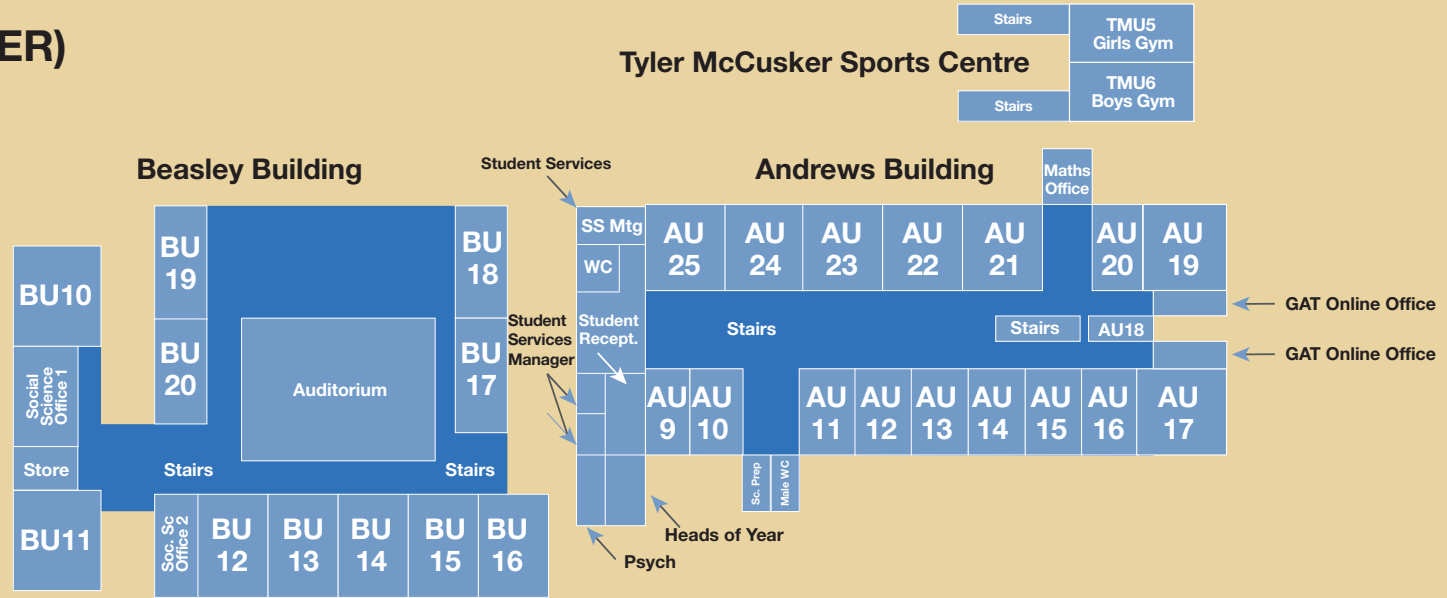

SCHOOL MAP

West Leederville Station ← **FREMANTLE RAILWAY LINE** → City West Station

FIRST FLOOR (UPPER)

NOT TO SCALE

GROUND FLOOR (LOWER)

Embleton Music Centre

Beasley Building

Tyler McCusker Sports Centre

NOT TO SCALE

Gardham Building Upper Design & Technology

Gardham Building Lower

Mills Building Upper Arts & Technology and Languages

Mills Building Lower Arts & Technology and Languages

Casey Centre Lower Drama

Casey Centre Upper Drama

Parsons Building Library, IT Hub, Resource Centre Lecture Theatre, Café & Refectory