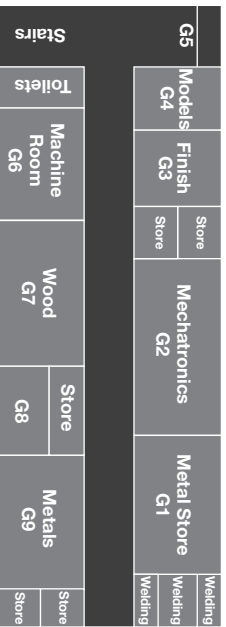

SCHOOL MAP

West Leederville Station ← **FREMANTLE RAILWAY LINE** → City West Station

FIRST FLOOR (UPPER)

NOT TO SCALE

GROUND FLOOR (LOWER)

Embleton Music Centre

Beasley Building

Tyler McCusker Sports Centre

NOT TO SCALE

Gardham Building Upper Design & Technology

Gardham Building Lower

Mills Building Upper Arts & Technology and Languages

Mills Building Lower Arts & Technology and Languages

Casey Centre Lower Drama

Casey Centre Upper Drama

Parsons Building Library, IT Hub, Resource Centre Lecture Theatre, Café & Refectory