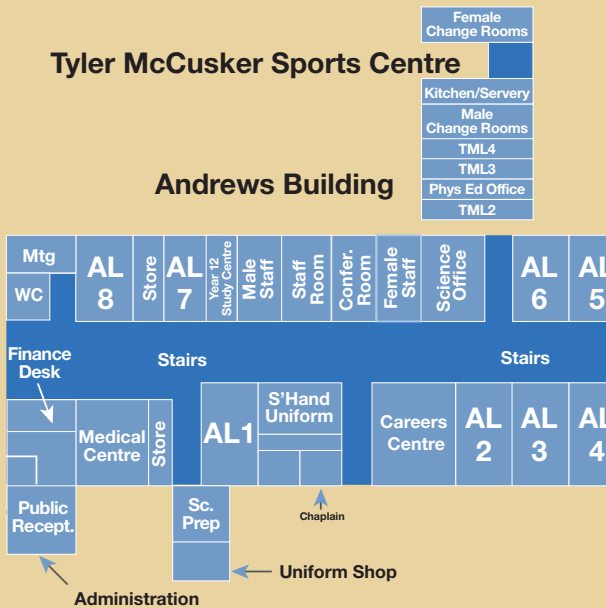

SCHOOL MAP

West Leederville Station ← **FREMANTLE RAILWAY LINE** → City West Station

FIRST FLOOR (UPPER)

NOT TO SCALE

GROUND FLOOR (LOWER)

Embleton Music Centre

Beasley Building

Tyler McCusker Sports Centre

NOT TO SCALE

Gardham Building Upper Design & Technology

Gardham Building Lower

Mills Building Upper Arts & Technology and Languages

Mills Building Lower Arts & Technology and Languages

Casey Centre Lower Drama

Casey Centre Upper Drama

Parsons Building Library, IT Hub, Resource Centre Lecture Theatre, Café & Refectory