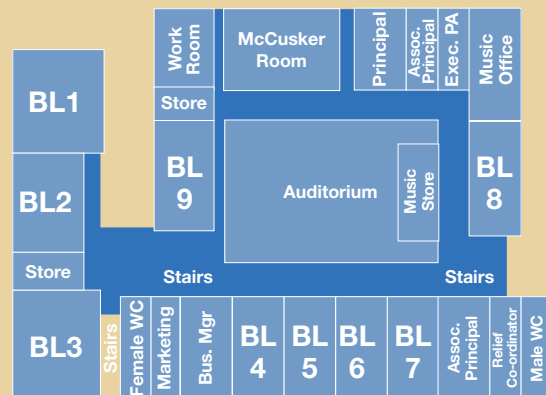

SCHOOL MAP

West Leederville Station ← **FREMANTLE RAILWAY LINE** → City West Station

FIRST FLOOR (UPPER)

NOT TO SCALE

GROUND FLOOR (LOWER)

Embleton Music Centre

Beasley Building

Tyler McCusker Sports Centre

NOT TO SCALE

Gardham Building Upper Design & Technology

Gardham Building Lower

Mills Building Upper Arts & Technology and Languages

Mills Building Lower Arts & Technology and Languages

Casey Centre Lower Drama

Casey Centre Upper Drama

Parsons Building Library, IT Hub, Resource Centre Lecture Theatre, Café & Refectory