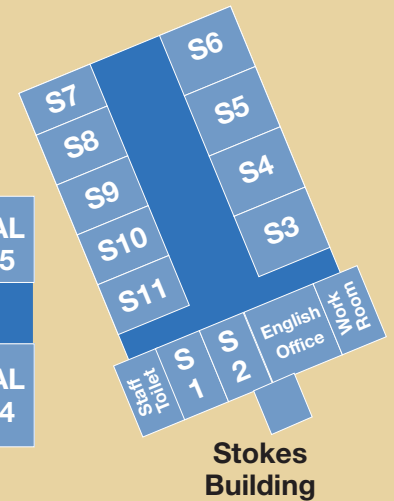

SCHOOL MAP

West Leederville Station ← **FREMANTLE RAILWAY LINE** → City West Station

FIRST FLOOR (UPPER)

NOT TO SCALE

GROUND FLOOR (LOWER)

Embleton Music Centre

Beasley Building

Tyler McCusker Sports Centre

NOT TO SCALE

Gardham Building Upper Design & Technology

Gardham Building Lower

Mills Building Upper Arts & Technology and Languages

Mills Building Lower Arts & Technology and Languages

Casey Centre Lower Drama

Casey Centre Upper Drama

Parsons Building Library, IT Hub, Resource Centre Lecture Theatre, Café & Refectory